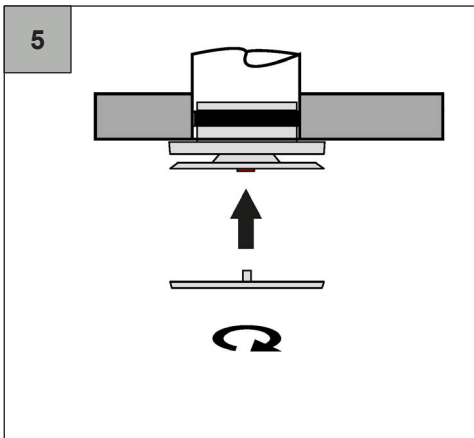

Zehnder ComfoFresh

ComfoValve Luna S125, Supply
VAL-SUP-LUN1-DN125-PLS-9003

zehnder

Discover the easy installation and all information about our valve series:

- Zehnder ComfoValve Luna S125 supply valve
- Zehnder ComfoValve Luna E125 extract valve

www.ComfoValveLuna.com

zehnder

Z_10001000668_AB_V0919_CSX_Quick_Guide_DIN A5, subject to change without notice