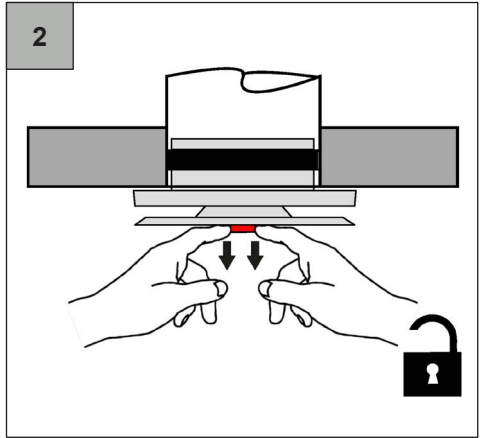

Zehnder ComfoFresh

ComfoValve Luna S125, Supply
VAL-SUP-LUN1-DN125-PLS-9003

zehnder

Discover the easy installation and all information about our valve series:

- Zehnder ComfoValve Luna S125 supply valve
- Zehnder ComfoValve Luna E125 extract valve

www.ComfoValveLuna.com

zehnder

Z_10001000668_AB_V0919_CSX_Quick_Guide_DIN A5, subject to change without notice