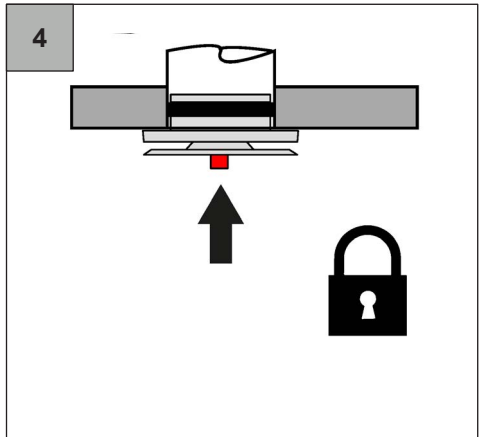

Zehnder ComfoFresh

ComfoValve Luna S125, Supply
VAL-SUP-LUN1-DN125-PLS-9003

zehnder

Discover the easy installation and all information about our valve series:

- Zehnder ComfoValve Luna S125 supply valve
- Zehnder ComfoValve Luna E125 extract valve

www.ComfoValveLuna.com

zehnder

Z_10001000668_AB_V0919_CSX_Quick_Guide_DIN A5, subject to change without notice