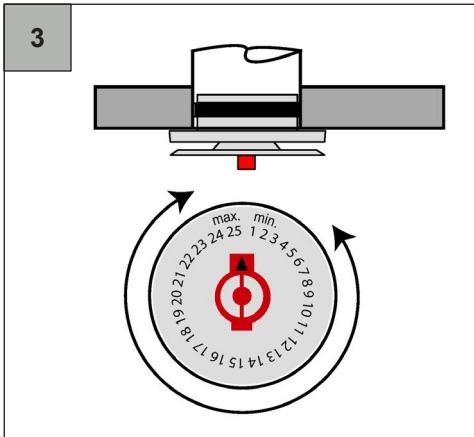

Zehnder ComfoFresh

ComfoValve Luna S125, Supply
VAL-SUP-LUN1-DN125-PLS-9003

zehnder

Discover the easy installation and all information about our valve series:

- Zehnder ComfoValve Luna S125 supply valve
- Zehnder ComfoValve Luna E125 extract valve

www.ComfoValveLuna.com

zehnder

Z_10001000668_AB_V0919_CSX_Quick_Guide_DIN A5, subject to change without notice