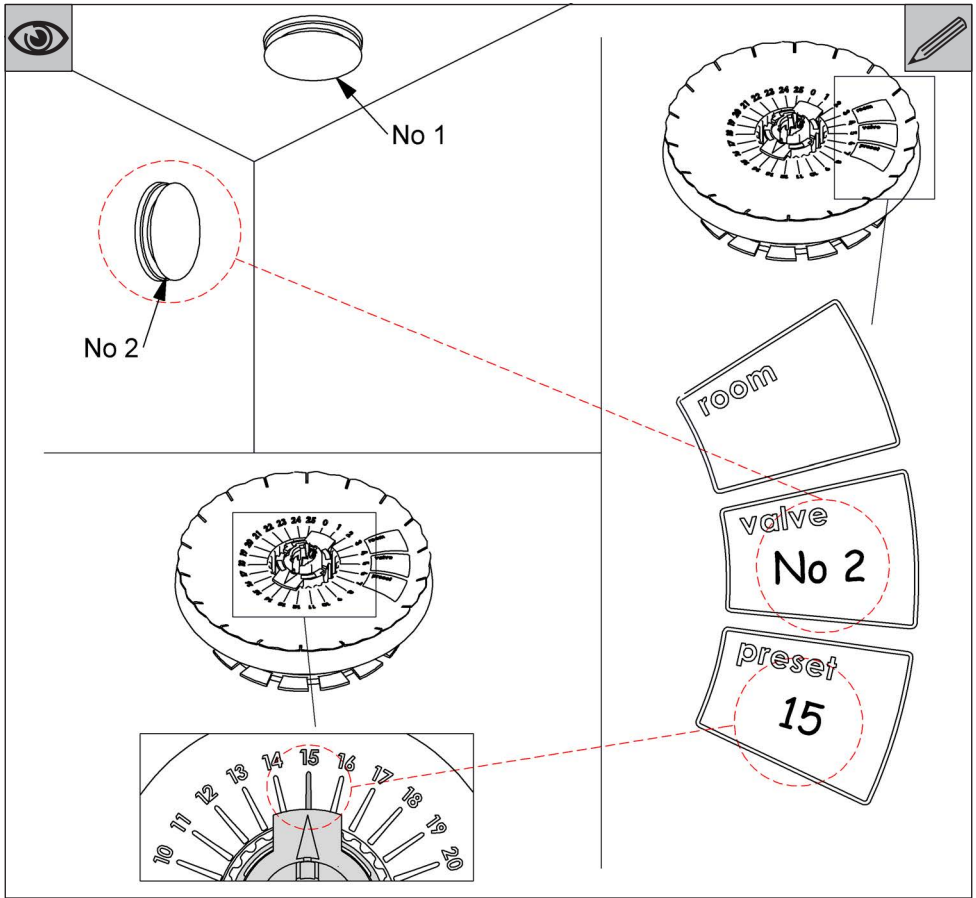

Zehnder ComfoFresh

ComfoValve Luna S125, Supply
VAL-SUP-LUN1-DN125-PLS-9003

zehnder

Discover the easy installation and all information about our valve series:

- Zehnder ComfoValve Luna S125 supply valve
- Zehnder ComfoValve Luna E125 extract valve

www.ComfoValveLuna.com

zehnder

Z_10001000668_AB_V0919_CSX_Quick_Guide_DIN A5, subject to change without notice