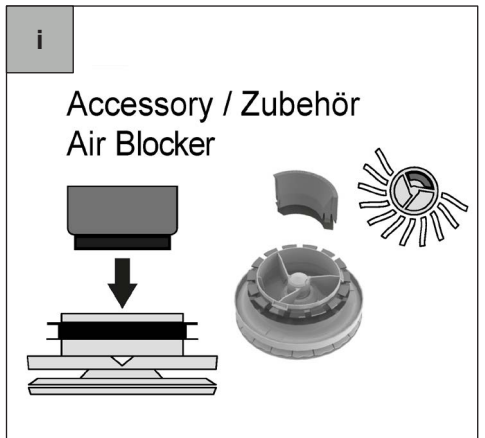

Zehnder ComfoFresh

ComfoValve Luna S125, Supply
VAL-SUP-LUN1-DN125-PLS-9003

zehnder

Discover the easy installation and all information about our valve series:

- Zehnder ComfoValve Luna S125 supply valve
- Zehnder ComfoValve Luna E125 extract valve

www.ComfoValveLuna.com

zehnder

Z_10001000668_AB_V0919_CSX_Quick_Guide_DIN A5, subject to change without notice