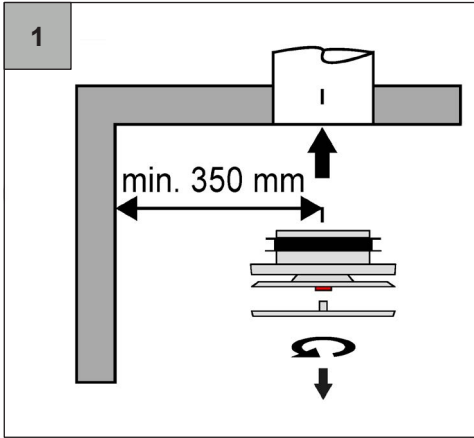

Zehnder ComfoFresh

ComfoValve Luna S125, Supply
VAL-SUP-LUN1-DN125-PLS-9003

zehnder

Discover the easy installation and all information about our valve series:

- Zehnder ComfoValve Luna S125 supply valve
- Zehnder ComfoValve Luna E125 extract valve

www.ComfoValveLuna.com

zehnder

Z_10001000668_AB_V0919_CSX_Quick_Guide_DIN A5, subject to change without notice