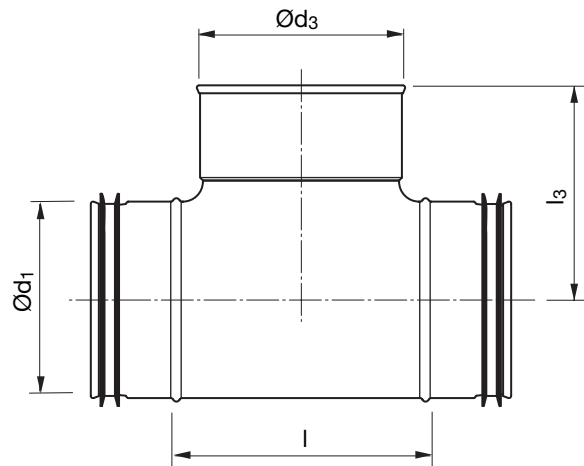

T-piece

TCPMU

Description

Centric T-piece with female coupling for joining fittings.

Fits very well with Lindab InCapsa.

Has Click function at the Safe ends – has an open turned-over ends.

Has normally not any Click function at the female end – hasn't any notches.

Ø 100–160 can upon order be delivered with click function at the female end as well – i.e. with notches.

Dimensions

Ød ₁ nom	Ød ₃ nom	l mm	l ₃ mm	m kg
100	100	130	100	0,31
125	100	130	113	0,32
125	125	125	121	0,43
160	100	130	128	0,46
160	125	165	137	0,53
160	160	209	141	0,63

Ordering example

Product	TCPMU	125	100
Dimension Ød ₁			
Dimension Ød ₃			

- 1
- 2
- 3
- 4
- 5
- 6
- 7
- 8
- 9
- 10
- 11
- 12
- 13
- 14
- 15
- 16
- 17
- 18